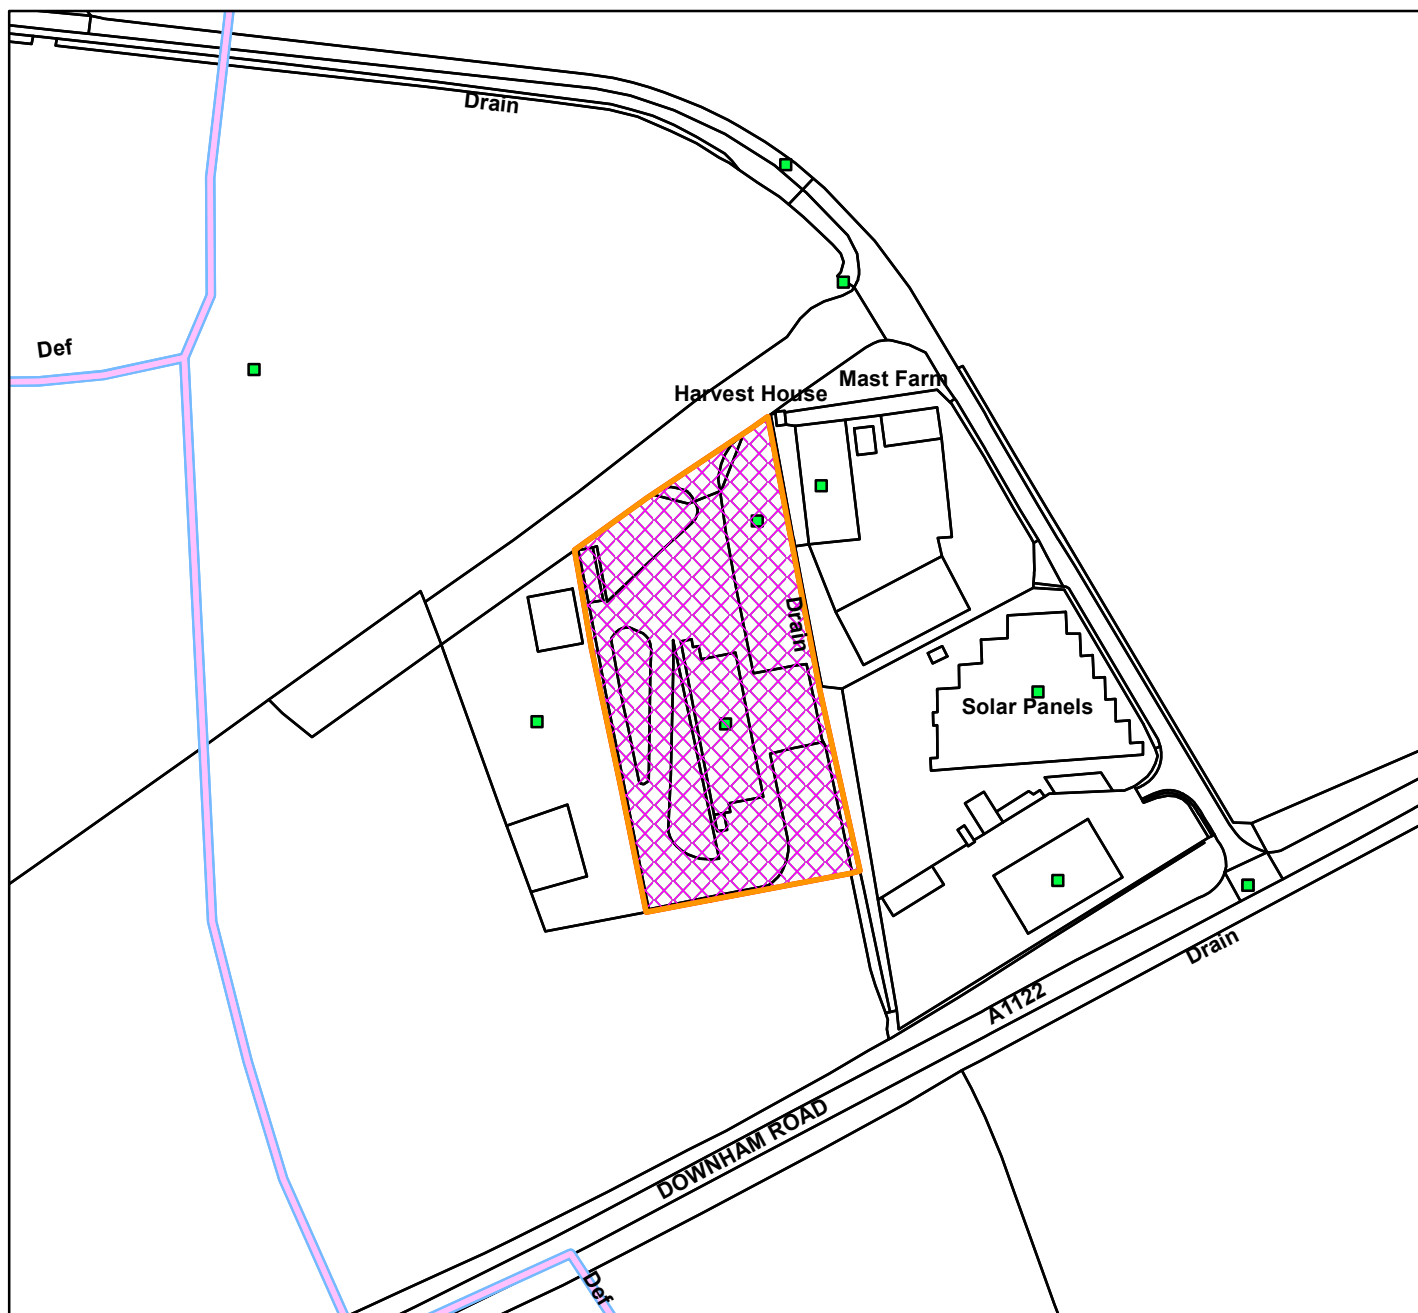

24/01869/F

SJC Trailers Ltd, 6 New Road, Crimbleham, Kings Lynn PE33 9FH

Scale: 1:2,500

Reproduced from the Ordnance Survey map with permission of the Controller of Her Majesty's Stationery Office © Crown Copyright 2012.

Unauthorised reproduction infringes Crown Copyright and may lead to prosecution or civil proceedings.

Organisation	BCKLWN
Department	Department
Comments	Not Set
Date	18/11/2024
MSA Number	0100024314